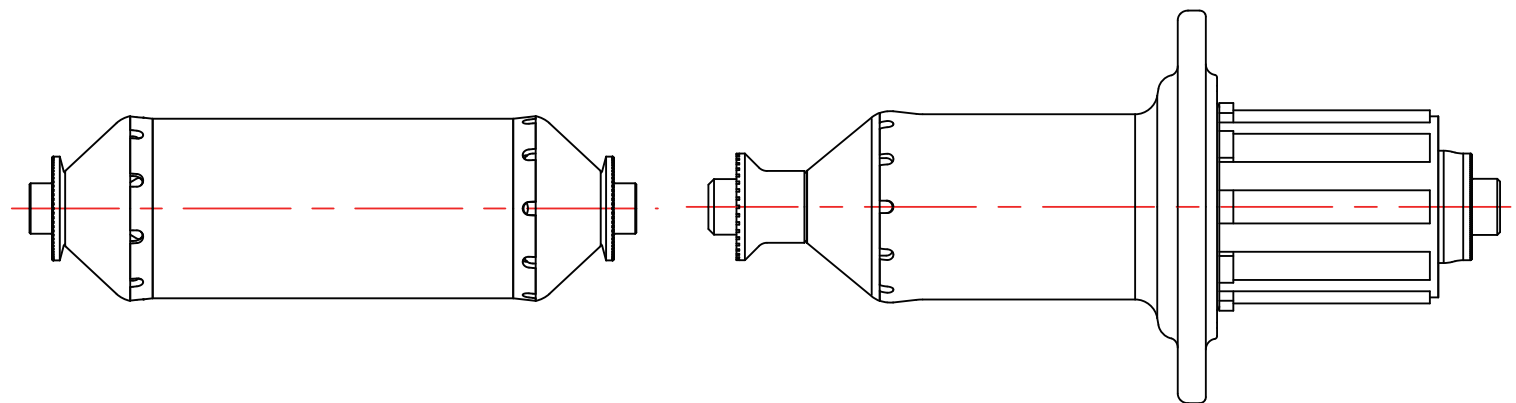

CARBON WCS APEX 38 CLINCHER TUBELESS WHEELSET

FRONT

REAR

FRONT

REAR

Wheel	Level	RIM	Hub	Hub QR	Holes	Spokes	Lacing	Nipples	Rim Tape
Front	WCS	Apex Carbon UD Matte 38mm Clincher	Phantom Flange	Black	20	DT Aero Comp	Radial	DT Brass 12mm Black	NIL
Rear	WCS	Apex Carbon UD Matte 38mm Clincher	Phantom Flange	Black	24	DT Aero Comp	Radial, 2X	DT Brass 12mm Black	NIL