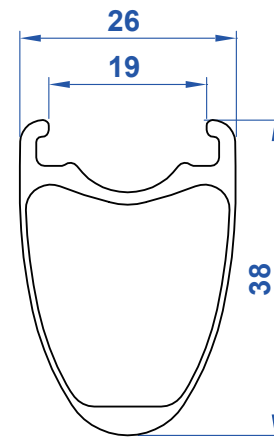

CARBON WCS APEX 38 CLINCHER TUBELESS WHEELSET

FRONT

REAR

FRONT

REAR

Wheel	Level	RIM	Hub	Hub QR	Holes	Spokes	Lacing	Nipples	Rim Tape
Front	WCS	Apex Carbon UD Matte 38mm Clincher	Phantom Flange	Black	20	DT Aero Comp	Radial	DT Brass 12mm Black	NIL
Rear	WCS	Apex Carbon UD Matte 38mm Clincher	Phantom Flange	Black	24	DT Aero Comp	Radial, 2X	DT Brass 12mm Black	NIL