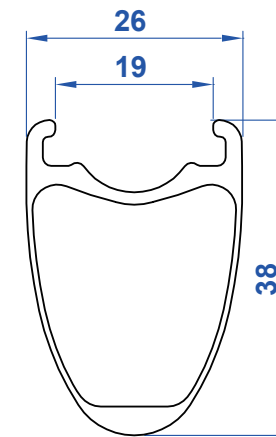

CARBON WCS APEX 38 CLINCHER TUBELESS WHEELSET

FRONT

REAR

FRONT

REAR

Wheel	Level	RIM	Hub	Hub QR	Holes	Spokes	Lacing	Nipples	Rim Tape
Front	WCS	Apex Carbon UD Matte 38mm Clincher	Phantom Flange	Black	20	DT Aero Comp	Radial	DT Brass 12mm Black	NIL
Rear	WCS	Apex Carbon UD Matte 38mm Clincher	Phantom Flange	Black	24	DT Aero Comp	Radial, 2X	DT Brass 12mm Black	NIL