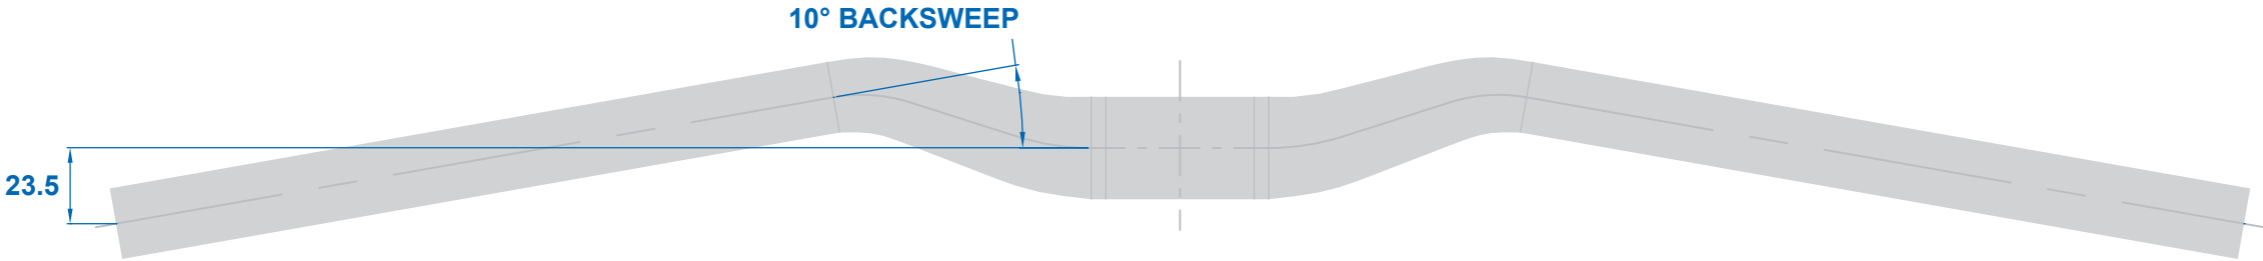

CLASSIC 10 DEGREE FLAT

| |
|-------|
| WIDTH |
| 660mm |
| 780mm |

TOP VIEW

FRONT VIEW

WIDTH